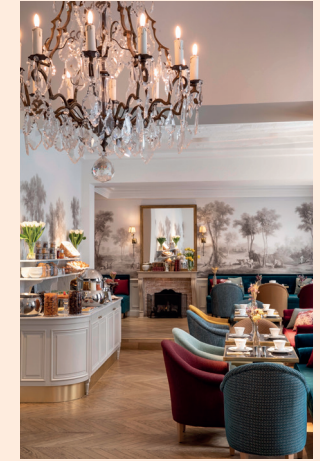

ODÉON HÔTEL

QUARTIER LATIN
PARIS

The Odéon hotel is a luxurious 3-star boutique hotel completely renovated and nestled in the heart of the mythical district of Saint-Germain-des-Prés.

Our establishment will offer you an ideal Parisian stay to discover the capital and enjoy Parisian life.

Its chic and very "Saint-Germain-des-Prés" decoration creates a relaxing and perfect atmosphere for a comfortable stay for a few days in the city of light.

Take advantage of its honesty bar and its terrace to relax after a day of visiting Paris or after a day of work.

Our teams will be happy to take care of you.