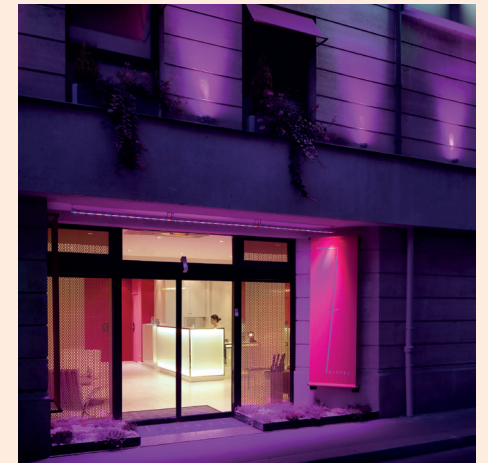

OUR ESTABLISHMENTS

AND THEIR SERVICES

7 EIFFEL HÔTEL

QUARTIER TOUR EIFFEL
PARIS

The Hotel 7 Eiffel located in the heart of the 7th arrondissement close to the most beautiful monuments of Paris: the Invalides and the Eiffel Tower, is the ideal place for a stay combining culture and gastronomy.

Its team will be happy to advise you on the best addresses in the area.

Its four-star service and the comfort of its rooms will make you feel at home in a chic and modern setting.